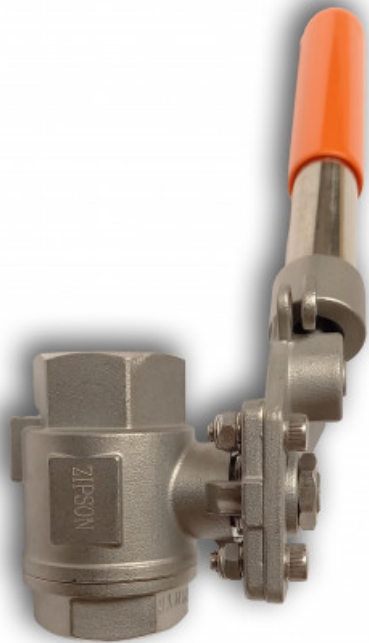

zipson type ball valve DN40 spring return FF 1"1/2 NPT

Product codes:

Reference:
PC222-00171
EAN13: -
UPC: -

Product attributes:

Product description: