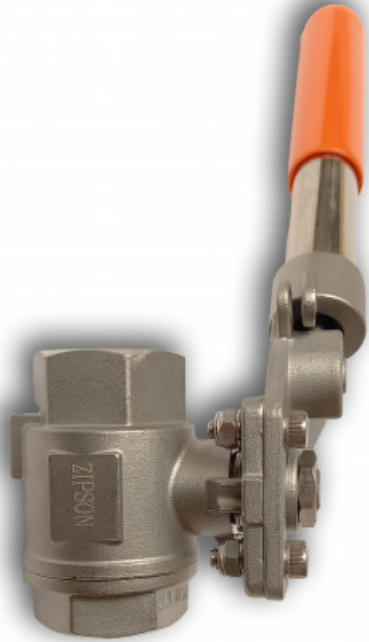

zipson type ball valve DN40 spring return FF 1"1/2 NPT

Product codes:

Reference:
PC222-00171
EAN13: -
UPC: -

Product attributes:

Product description: