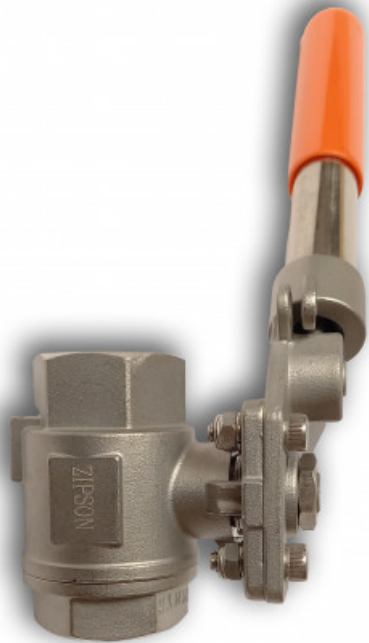

zipson type ball valve DN40 spring return FF 1"1/2 bsp

Product codes:

Reference:
PC222-00170
EAN13: -
UPC: -

Product attributes:

Product description: