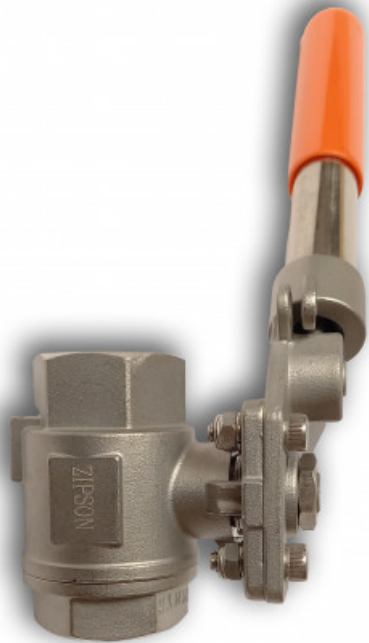

# zipson type ball valve DN40 spring return FF 1"1/2 bsp

**Product codes:**

Reference:  
PC222-00170  
EAN13: -  
UPC: -

**Product attributes:**

**Product description:**