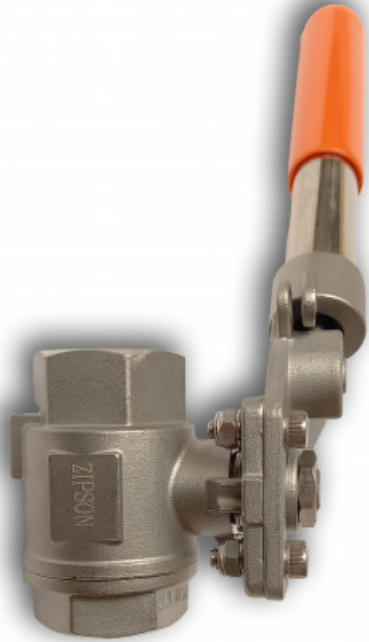

# zipson type BS valve DN10 spring return FF 3/8" NPT

**Product codes:**

Reference:  
PC222-00162  
EAN13: -  
UPC: -

**Product attributes:**

**Product description:**