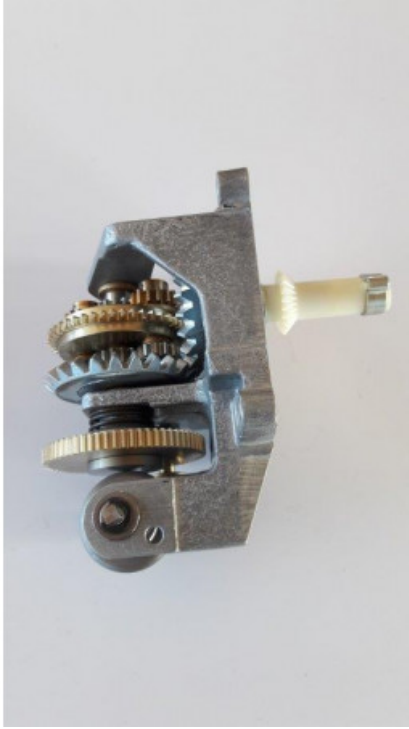

Satam ab21 mechanism - left entrance

Product codes:

Reference:
PC288-00004
EAN13: -
UPC: -

Product attributes:

Product description: