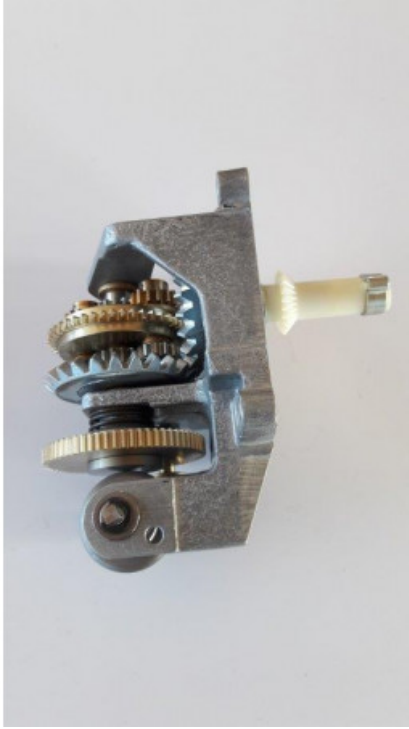

Satam ab21 mechanism - left entrance

Product codes:

Product attributes:

Reference:
PC288-00004
EAN13: -
UPC: -

Product description: