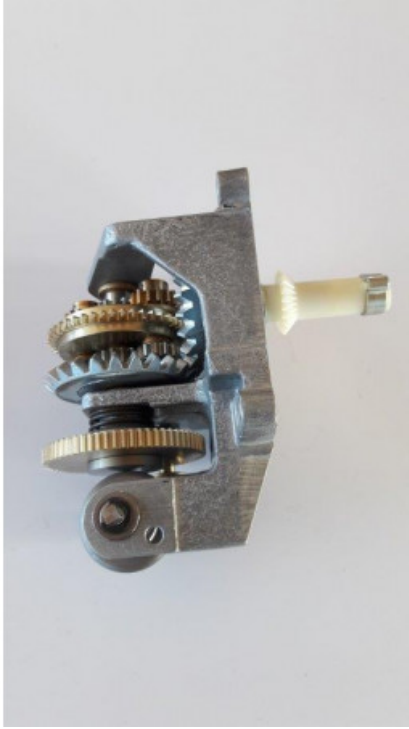

# Satam ab21 mechanism- right entrance

**Product codes:**

**Product attributes:**

Reference:  
PC288-00003  
EAN13: -  
UPC: -

**Product description:**