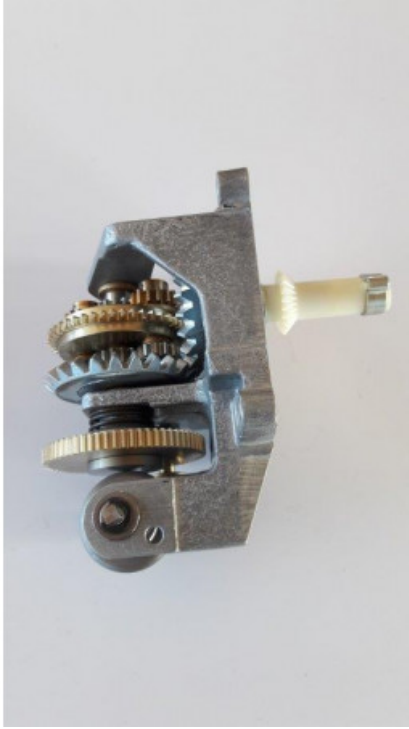

Satam ab21 mecanism- right entrance

Product codes:

Product attributes:

Reference:
PC288-00003
EAN13: -
UPC: -

Product description: